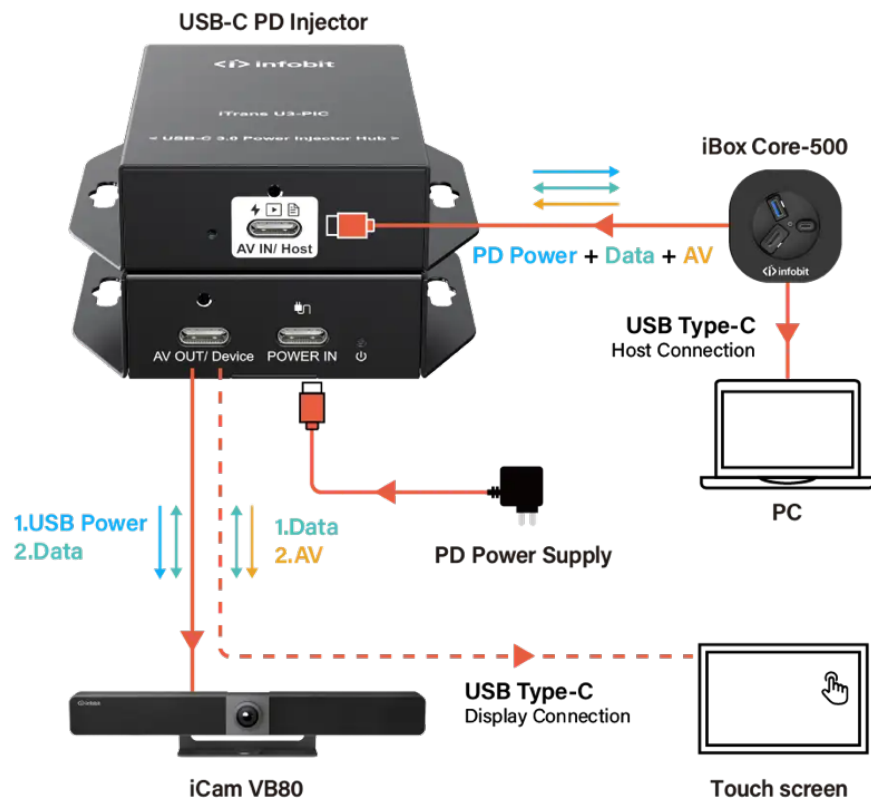

3. SPEC

Model	iTrans U3-PIC
Name	USB-C 3.0 Power Injector Hub
Input	1x USB-C
Output	1x USB-C

Video	Input: Up to 4K@60Hz 4:4:4 Output: Up to 4K@60Hz 4:4:4 (4Lan USB C)
USB	Data Rate: 10 Gbps Device Power: 5V3A
PD Standard	PD 3.0
Power Consumption	1W (Exclude USB device load)
Dimension	54(W) x 20(H) x 80(D) mm
Net Weight	130g
Operation Temperature	-5 ~ +55 °C
Storage Temperature	-25 ~ +70 °C
Relative Humidity	10% ~ 90%

4.3 SMALL MEETING ROOM WITH VIDEOBAR

< Pro BYOM Videobar Connectivity >

This USB-C PD injector elevates small meeting rooms. It bridges BYOD/BYOM PCs directly to smart videobars, seamlessly routing high-speed camera data, AV streams, and laptop Power Delivery through a single hub

4.4 SMALL MEETING ROOM WITH TOUCH SCREEN

< Interactive Touch Screen Collaboration >

This USB-C PD injector empowers small interactive meeting spaces. It enables seamless touch-back control from a touch screen display to the host PC while simultaneously transmitting data, AV, and power.

4.5 MEDIUM MEETING ROOM

< Advanced Medium Room BYOM Extension >

This USB-C PD injector optimizes medium meeting rooms. Paired with the iBox Core-500 table box, it extends USB signal reach to seamlessly connect videobars, touch screens, and host PCs.