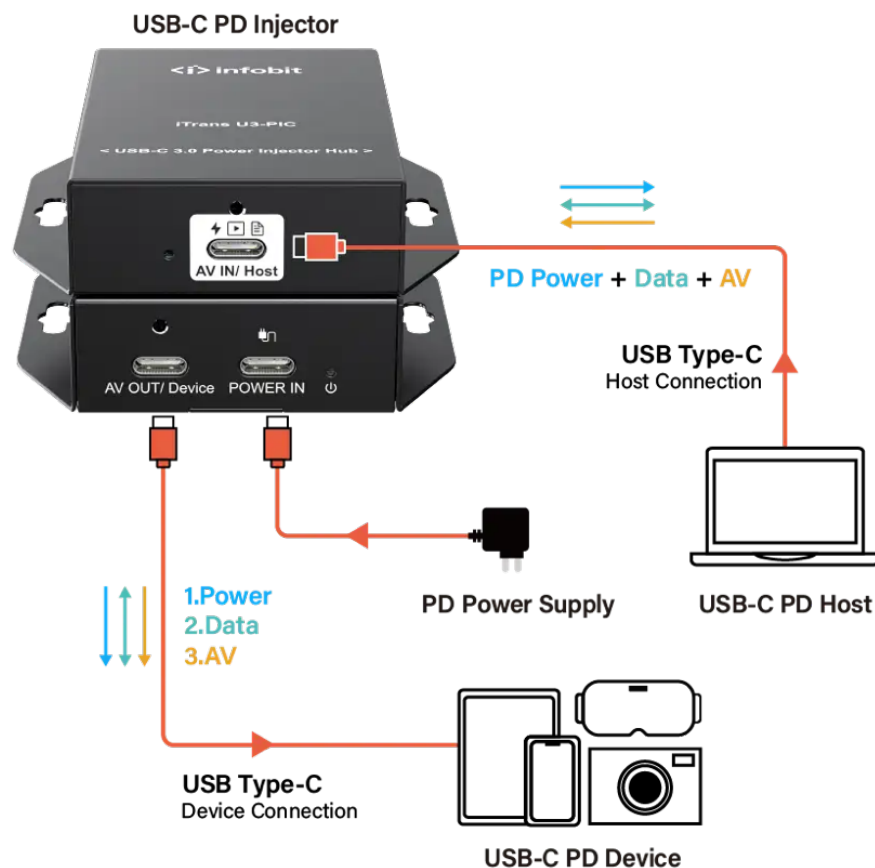

This USB-C PD injector optimizes compact meeting spaces. It extends data and AV signals to connected conference devices while delivering reliable Power Delivery back to the presenter's host PC.

4.3 SMALL MEETING ROOM WITH VIDEOBAR

< Pro BYOM Videobar Connectivity >