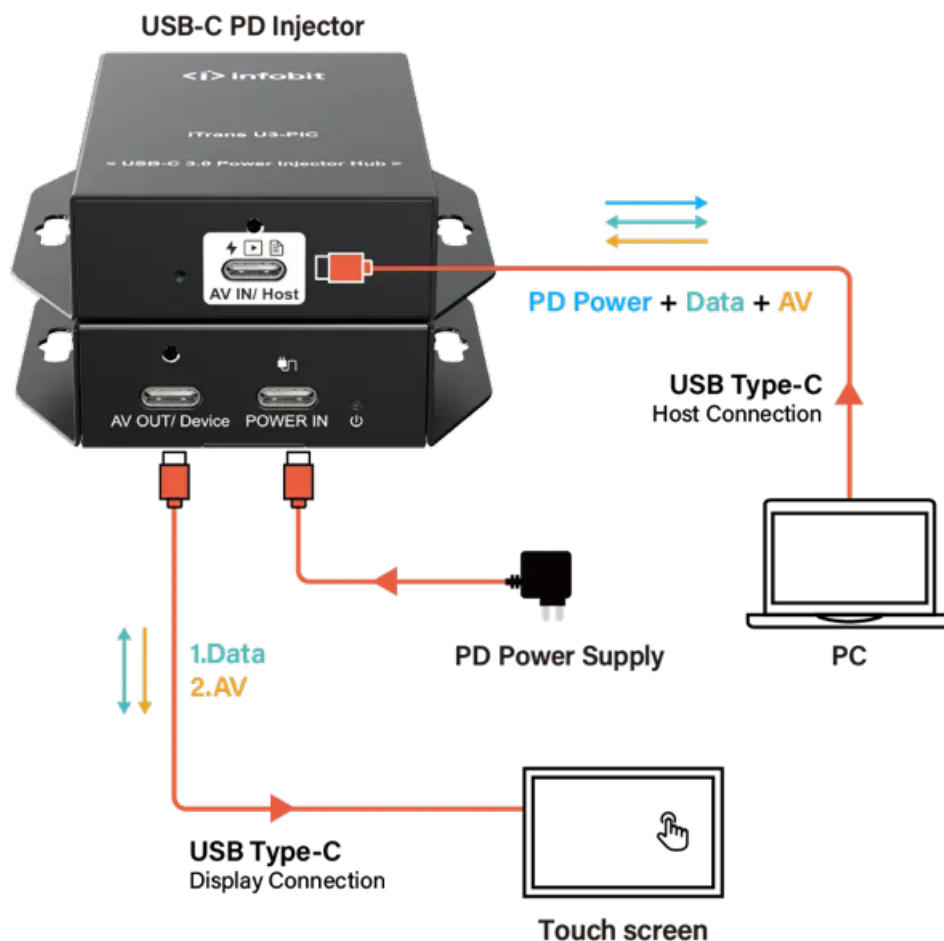

3. SPEC

Model	iTrans U3-PIC
Name	USB-C 3.0 Power Injector Hub
Input	1x USB-C
Output	1x USB-C

Video	Input: Up to 4K@60Hz 4:4:4 Output: Up to 4K@60Hz 4:4:4 (4Lan USB C)
USB	Data Rate: 10 Gbps Device Power: 5V3A
PD Standard	PD 3.0
Power Consumption	1W (Exclude USB device load)
Dimension	54(W) x 20(H) x 80(D) mm
Net Weight	130g
Operation Temperature	-5 ~ +55 °C
Storage Temperature	-25 ~ +70 °C
Relative Humidity	10% ~ 90%

4.2 HUDDLE ROOM

< Seamless Huddle Room Integration >

This USB-C PD injector optimizes compact meeting spaces. It extends data and AV signals to connected conference devices while delivering reliable Power Delivery back to the presenter's host PC.

4.3 SMALL MEETING ROOM WITH VIDEOBAR

< Pro BYOM Videobar Connectivity >

This USB-C PD injector elevates small meeting rooms. It bridges BYOD/BYOM PCs directly to smart videobars, seamlessly routing high-speed camera data, AV streams, and laptop Power Delivery through a single hub

4.4 SMALL MEETING ROOM WITH TOUCH SCREEN

< Interactive Touch Screen Collaboration >

This USB-C PD injector empowers small interactive meeting spaces. It enables seamless touch-back control from a touch screen display to the host PC while simultaneously transmitting data, AV, and power.