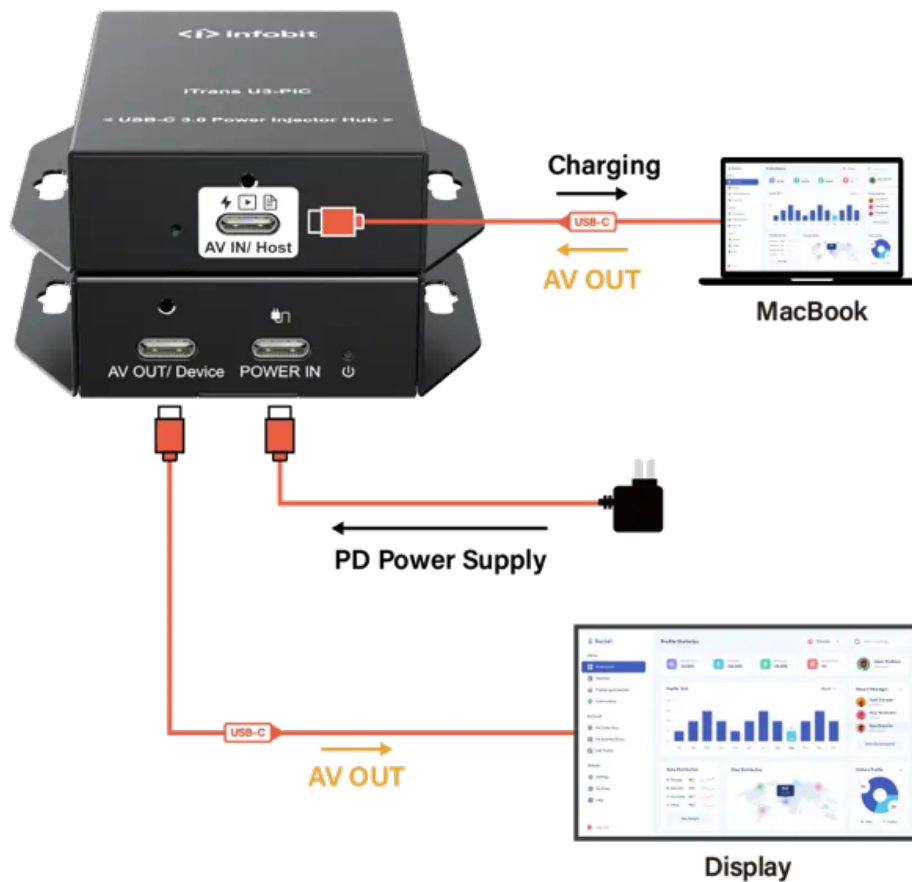

This compact USB-C power injector hub expands your laptop setup. It simultaneously charges your MacBook, outputs high-definition video to an external display, and provides stable, dedicated power delivery.

4.2 HUDDLE ROOM

< Seamless Huddle Room Integration >