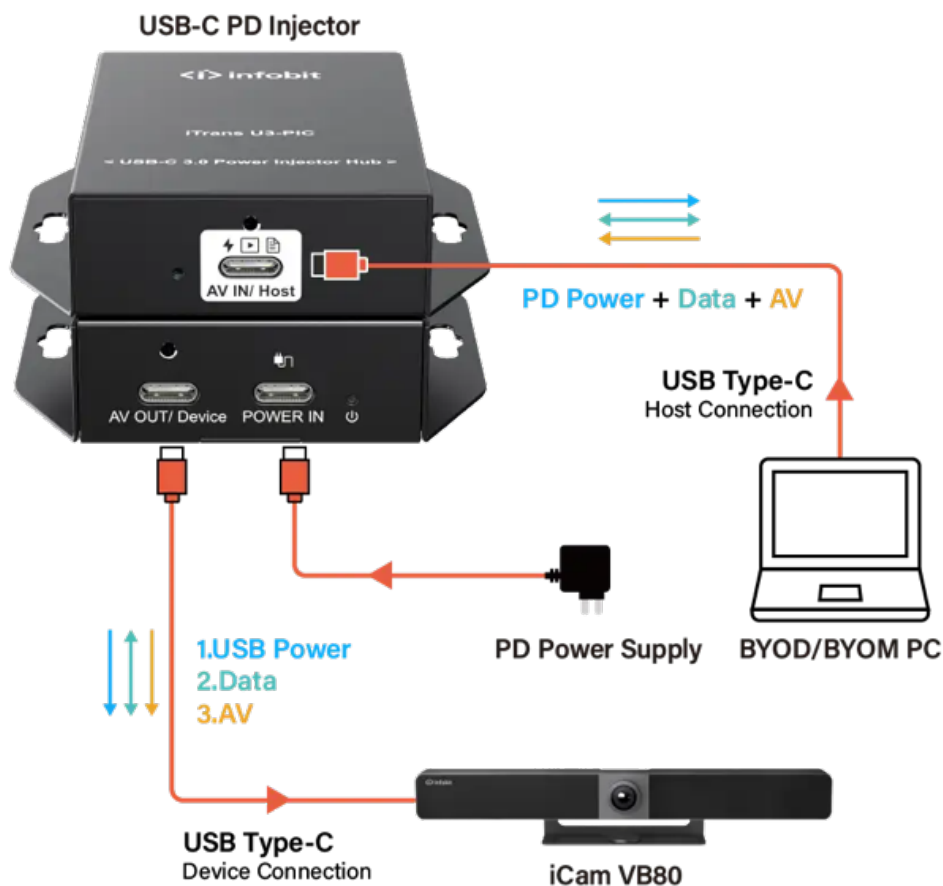

iTrans U3-PIC

USB-C 3.0 Power Injector Hub

Datasheet V1.0

CONTENTS

1. Introduction	错误!未定义书签。
1.1 <i>What is USB-C power injector?</i>	错误!未定义书签。
1.2 <i>How It Works?</i>	错误!未定义书签。
1.3 <i>Why You Need This?</i>	错误!未定义书签。
1.3.1 <i>Enabling Single-Cable Connectivity</i>	错误!未定义书签。
1.3.2 <i>Supporting BYOM (Bring Your Own Meeting)</i>	错误!未定义书签。
1.3.3 <i>Solving Distance and Cable Issues</i>	错误!未定义书签。
1.4 <i>Summary of Benefits</i>	错误!未定义书签。
2. iTrans U3-PIC	3
3. Features	3
4. Spec	3
5. Package List	错误!未定义书签。
6. Diagram	4
6.1 <i>Home Workspace</i>	4
6.2 <i>Huddle Room</i>	5
6.3 <i>Small Meeting room with Videobar</i>	6
6.4 <i>Small Meeting Room with Touch Screen</i>	7
6.5 <i>Medium Meeting Room</i>	8
6.6 <i>Large Meeting Room with PTZ Camera</i>	9

3. SPEC

Model	iTrans U3-PIC
Name	USB-C 3.0 Power Injector Hub
Input	1x USB-C
Output	1x USB-C

Video	Input: Up to 4K@60Hz 4:4:4 Output: Up to 4K@60Hz 4:4:4 (4Lan USB C)
USB	Data Rate: 10 Gbps Device Power: 5V3A
PD Standard	PD 3.0
Power Consumption	1W (Exclude USB device load)
Dimension	54(W) x 20(H) x 80(D) mm
Net Weight	130g
Operation Temperature	-5 ~ +55 °C
Storage Temperature	-25 ~ +70 °C
Relative Humidity	10% ~ 90%

4.2 HUDDLE ROOM

< Seamless Huddle Room Integration >

This USB-C PD injector optimizes compact meeting spaces. It extends data and AV signals to connected conference devices while delivering reliable Power Delivery back to the presenter's host PC.

4.3 SMALL MEETING ROOM WITH VIDEOBAR

< Pro BYOM Videobar Connectivity >

This USB-C PD injector elevates small meeting rooms. It bridges BYOD/BYOM PCs directly to smart videobars, seamlessly routing high-speed camera data, AV streams, and laptop Power Delivery through a single hub