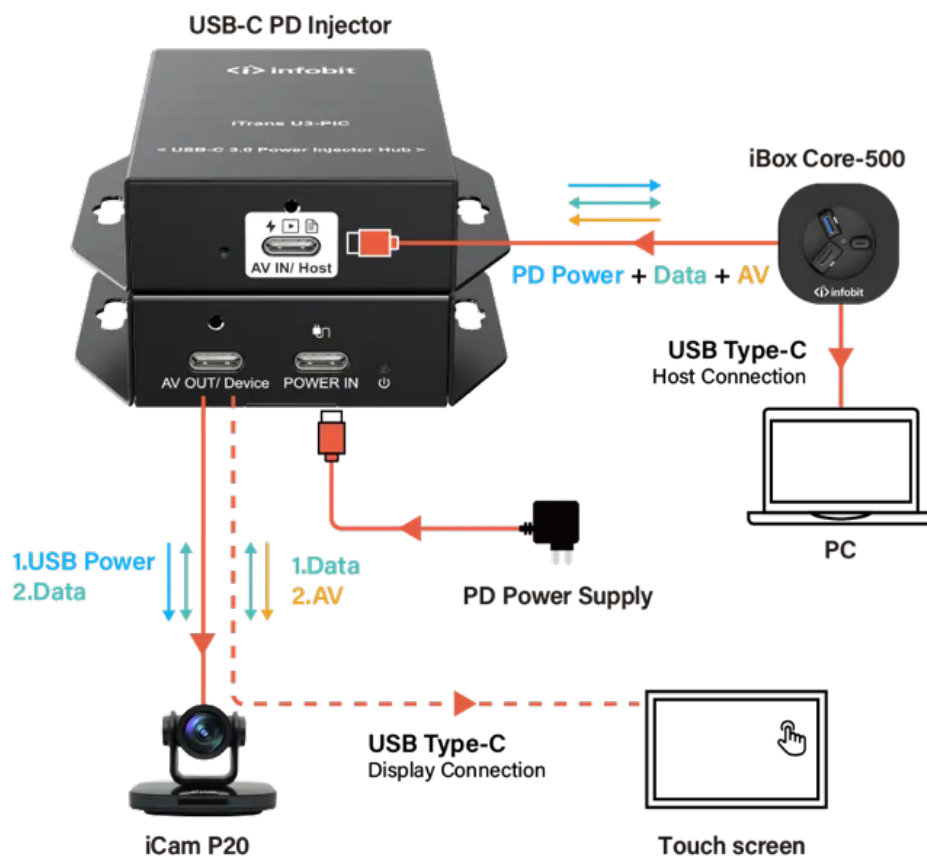

4.3 SMALL MEETING ROOM WITH VIDEOBAR

< Pro BYOM Videobar Connectivity >

This USB-C PD injector elevates small meeting rooms. It bridges BYOD/BYOM PCs directly to smart videobars, seamlessly routing high-speed camera data, AV streams, and laptop Power Delivery through a single hub

4.4 SMALL MEETING ROOM WITH TOUCH SCREEN

< Interactive Touch Screen Collaboration >

This USB-C PD injector empowers small interactive meeting spaces. It enables seamless touch-back control from a touch screen display to the host PC while simultaneously transmitting data, AV, and power.

4.5 MEDIUM MEETING ROOM

< Advanced Medium Room BYOM Extension >

This USB-C PD injector optimizes medium meeting rooms. Paired with the iBox Core-500 table box, it extends USB signal reach to seamlessly connect videobars, touch screens, and host PCs.

4.6 LARGE MEETING ROOM WITH PTZ CAMERA

< Enterprise Large Room PTZ Integration >

This USB-C PD injector scales up large meeting spaces. Combined with the **iBox Core-500** table box, it extends long-distance USB connectivity to seamlessly integrate professional PTZ cameras or interactive touch screens.